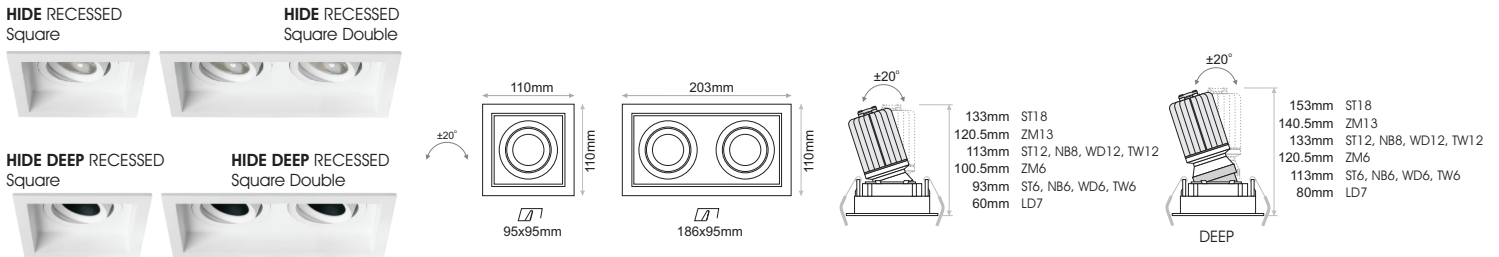

1

Attention

Before any maintenance switch off the main power.

2 Cutting Hole

Models:	Low Depth 7W (LD7)	Standard 6.2W / 12.2W / 18W (ST6), (ST12), (ST18)	Narrow Beam 6W / 8W (NB6), (NB8)	Zoom 6.4W / 13W (ZM6), (ZM13)	Warm Dimming 0.2~6W / 12W (WD6), (WD12)	Tunable White 5.9W / 11.5W (TW6), (TW12)
				Note: Zoom should be adjusted before final installation		

$\Phi 79\text{mm}$ (HIDE RC Round, HIDE DEEP RC Round)
 $\Phi 95 \times 95\text{mm}$ (HIDE RC Square, HIDE DEEP RC Square)
 $\Phi 186 \times 95\text{mm}$ (HIDE RC Square Double, HIDE DEEP RC Square Double)