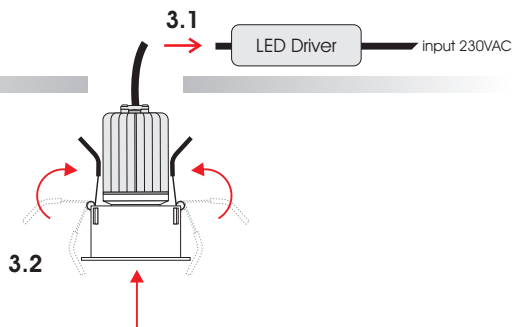

1

Attention

Before any maintenance switch off the main power.

2 Cutting Hole

Models:	Low Depth 7W (LD7)	Standard 6.2W / 12.2W / 18W (ST6), (ST12), (ST18)	Narrow Beam 6W / 8W (NB6), (NB8)	Zoom 6.4W / 13W (ZM6), (ZM13)	Warm Dimming 0.2~6W / 12W (WD6), (WD12)	Tunable White 5.9W / 11.5W (TW6), (TW12)
				Note: Zoom should be adjusted before final installation		

$\Phi 79\text{mm}$ (HIDE RC Round, HIDE DEEP RC Round)
 $\Phi 95 \times 95\text{mm}$ (HIDE RC Square, HIDE DEEP RC Square)
 $\Phi 186 \times 95\text{mm}$ (HIDE RC Square Double, HIDE DEEP RC Square Double)

3

4